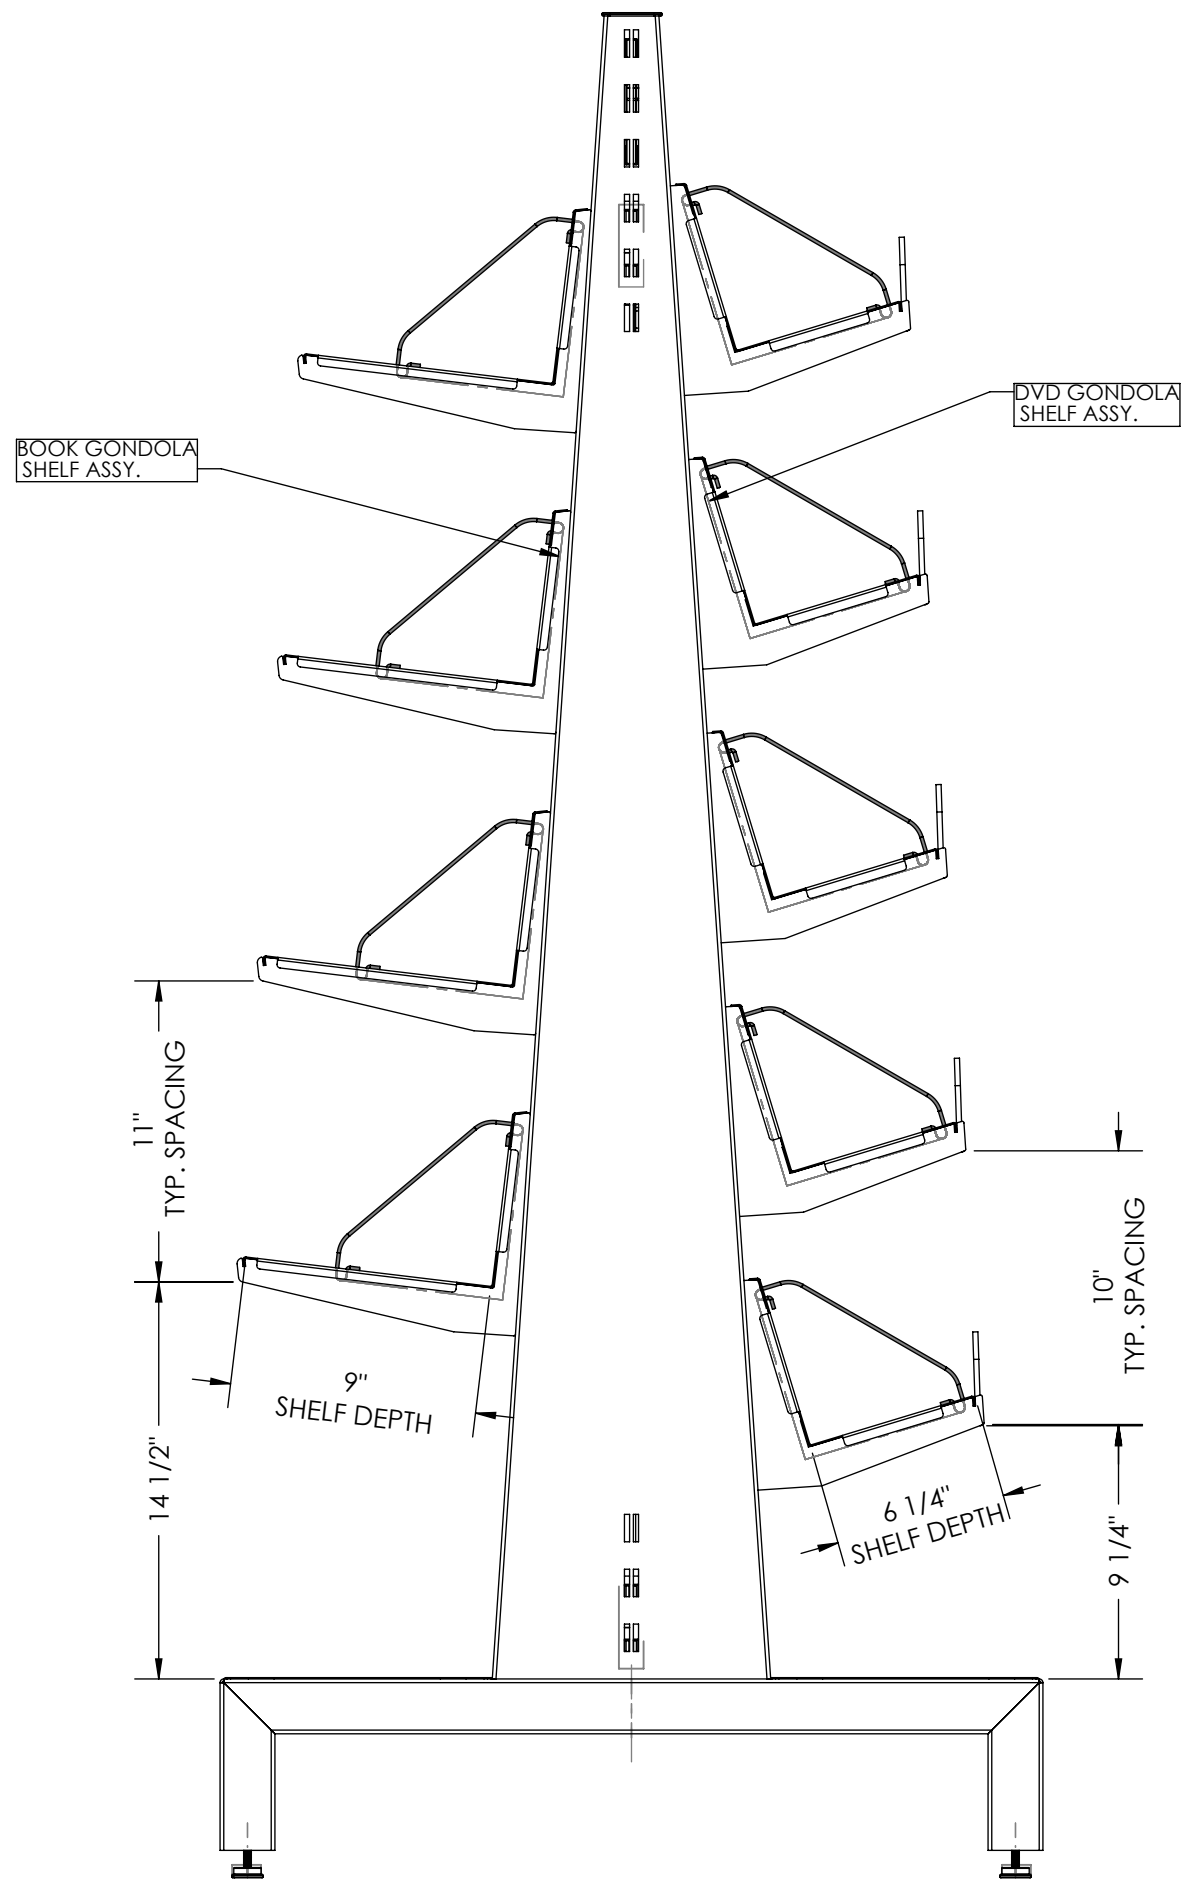

# INSTALLATION INSTRUCTIONS FOR THE CD/DVD SHELF ASSEMBLIES

## CZ2-72001 A-FRAME DOUBLE SIDED CD/DVD SHELVES ASSEMBLY INSTRUCTIONS

1. The Single CD/DVD shelf **CZ4-0648** should be installed first by placing the single shelf arm bracket **CZ4-0601** into the 4th **inside** slot from the top of each post.
2. Drop the CD/DVD shelf onto the arm brackets and make sure the side tabs fit securely on the **outside** of the arm bracket.
3. Insert one Wire Metal Divider **CZ4-0606** into the **outside** slots of the shelf.
4. Place the Acrylic Strip **CZ4-4803** into the trough at the front of the shelf.
5. Add the remaining CD/DVD shelves in the same manner as the first, skipping one (1) slot between shelves.

### SHELF ASSEMBLY NOTES

INSTALL ALL SHELVES STARTING FROM THE 4TH SLOT FROM THE TOP OF THE POST.

BY SKIPPING (1) ONE SLOT FOR ECERY DVD SHELF ASSY YOU CAN MAINTAIN A SPACING OF 10"

BY SKIPPING (1) ONE SLOT FOR ECERY BOOK SHELF ASSY YOU CAN MAINTAIN A SPACING OF 11"