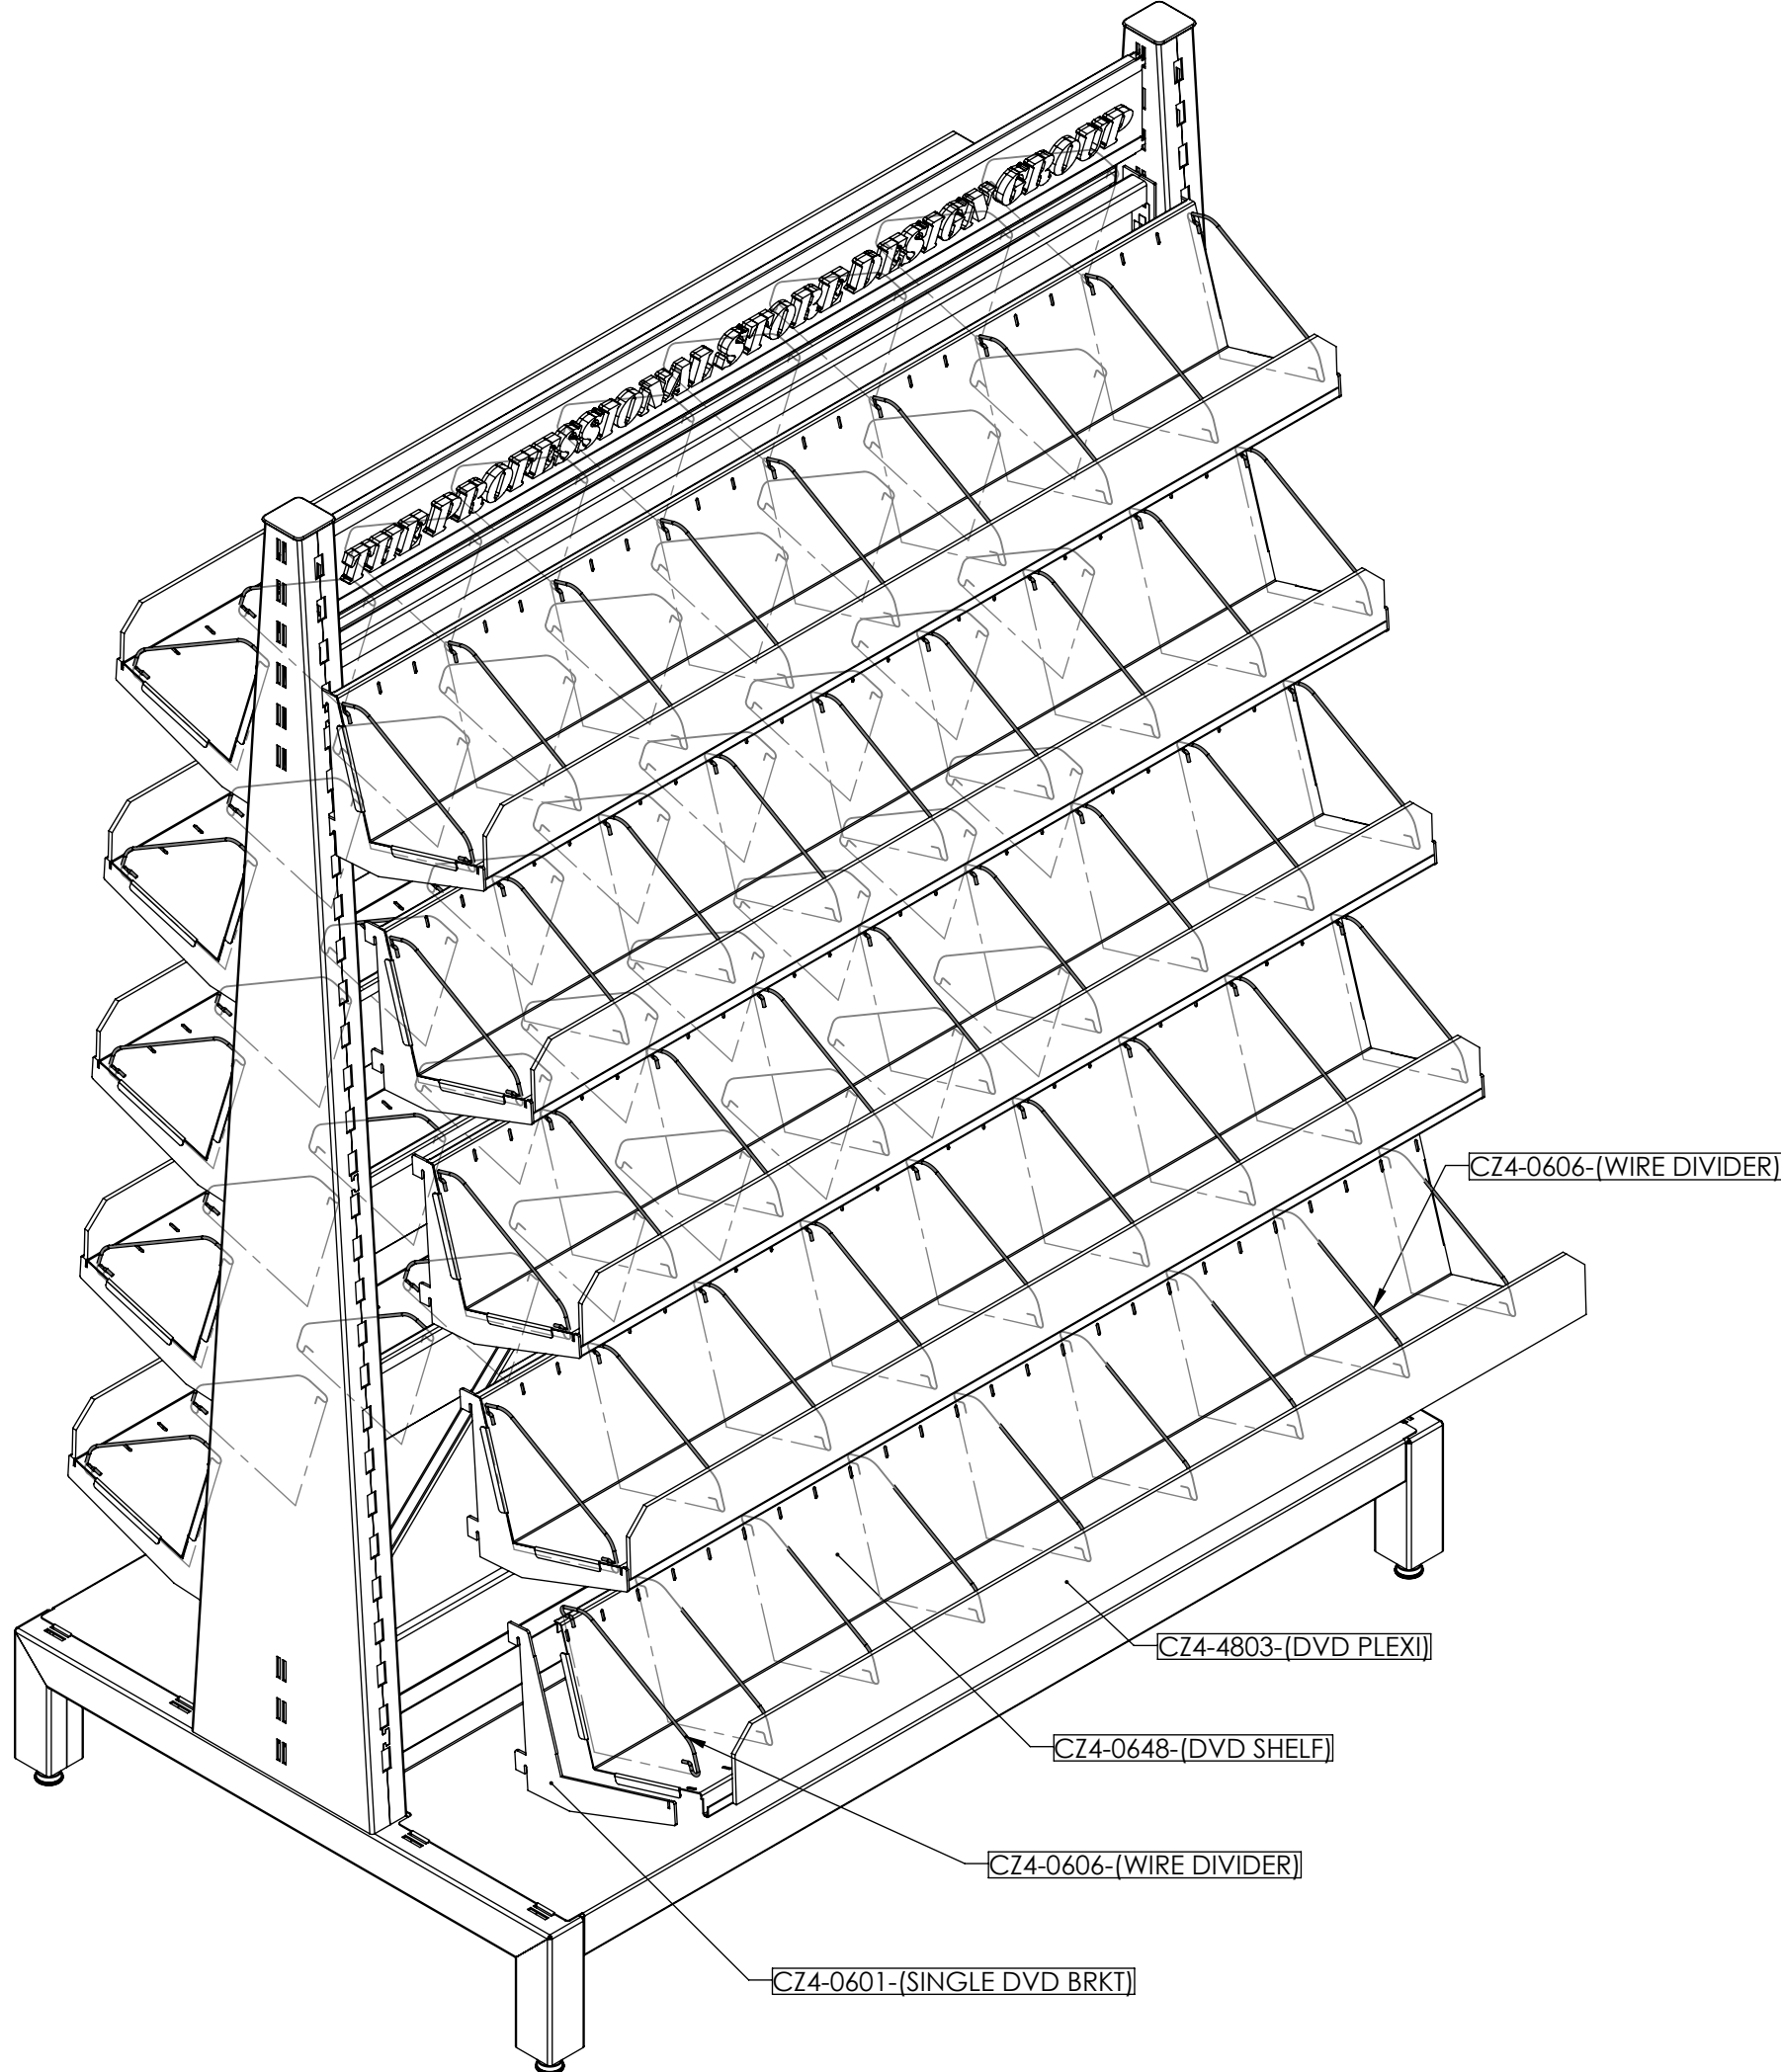

# INSTALLATION INSTRUCTIONS FOR THE CD/DVD SHELF ASSEMBLIES

## CZ2-72001 A-FRAME DOUBLE SIDED CD/DVD SHELVES ASSEMBLY INSTRUCTIONS

1. The Single CD/DVD shelf **CZ4-0648** should be installed first by placing the single shelf arm bracket **CZ4-0601** into the 4th **inside** slot from the top of each post.
2. Drop the CD/DVD shelf onto the arm brackets and make sure the side tabs fit securely on the **outside** of the arm bracket.
3. Insert one Wire Metal Divider **CZ4-0606** into the **outside** slots of the shelf.
4. Place the Acrylic Strip **CZ4-4803** into the trough at the front of the shelf.
5. Add the remaining CD/DVD shelves in the same manner as the first, skipping one (1) slot between shelves.

### SHELF ASSEMBLY NOTES

INSTALL ALL SHELVES STARTING FROM THE 4TH SLOT FROM THE TOP OF THE POST.

BY SKIPPING (1) ONE SLOT FOR ECERY DVD SHELF ASSY YOU CAN MAINTAIN A SPACING OF 10"

BY SKIPPING (1) ONE SLOT FOR ECERY BOOK SHELF ASSY YOU CAN MAINTAIN A SPACING OF 11"